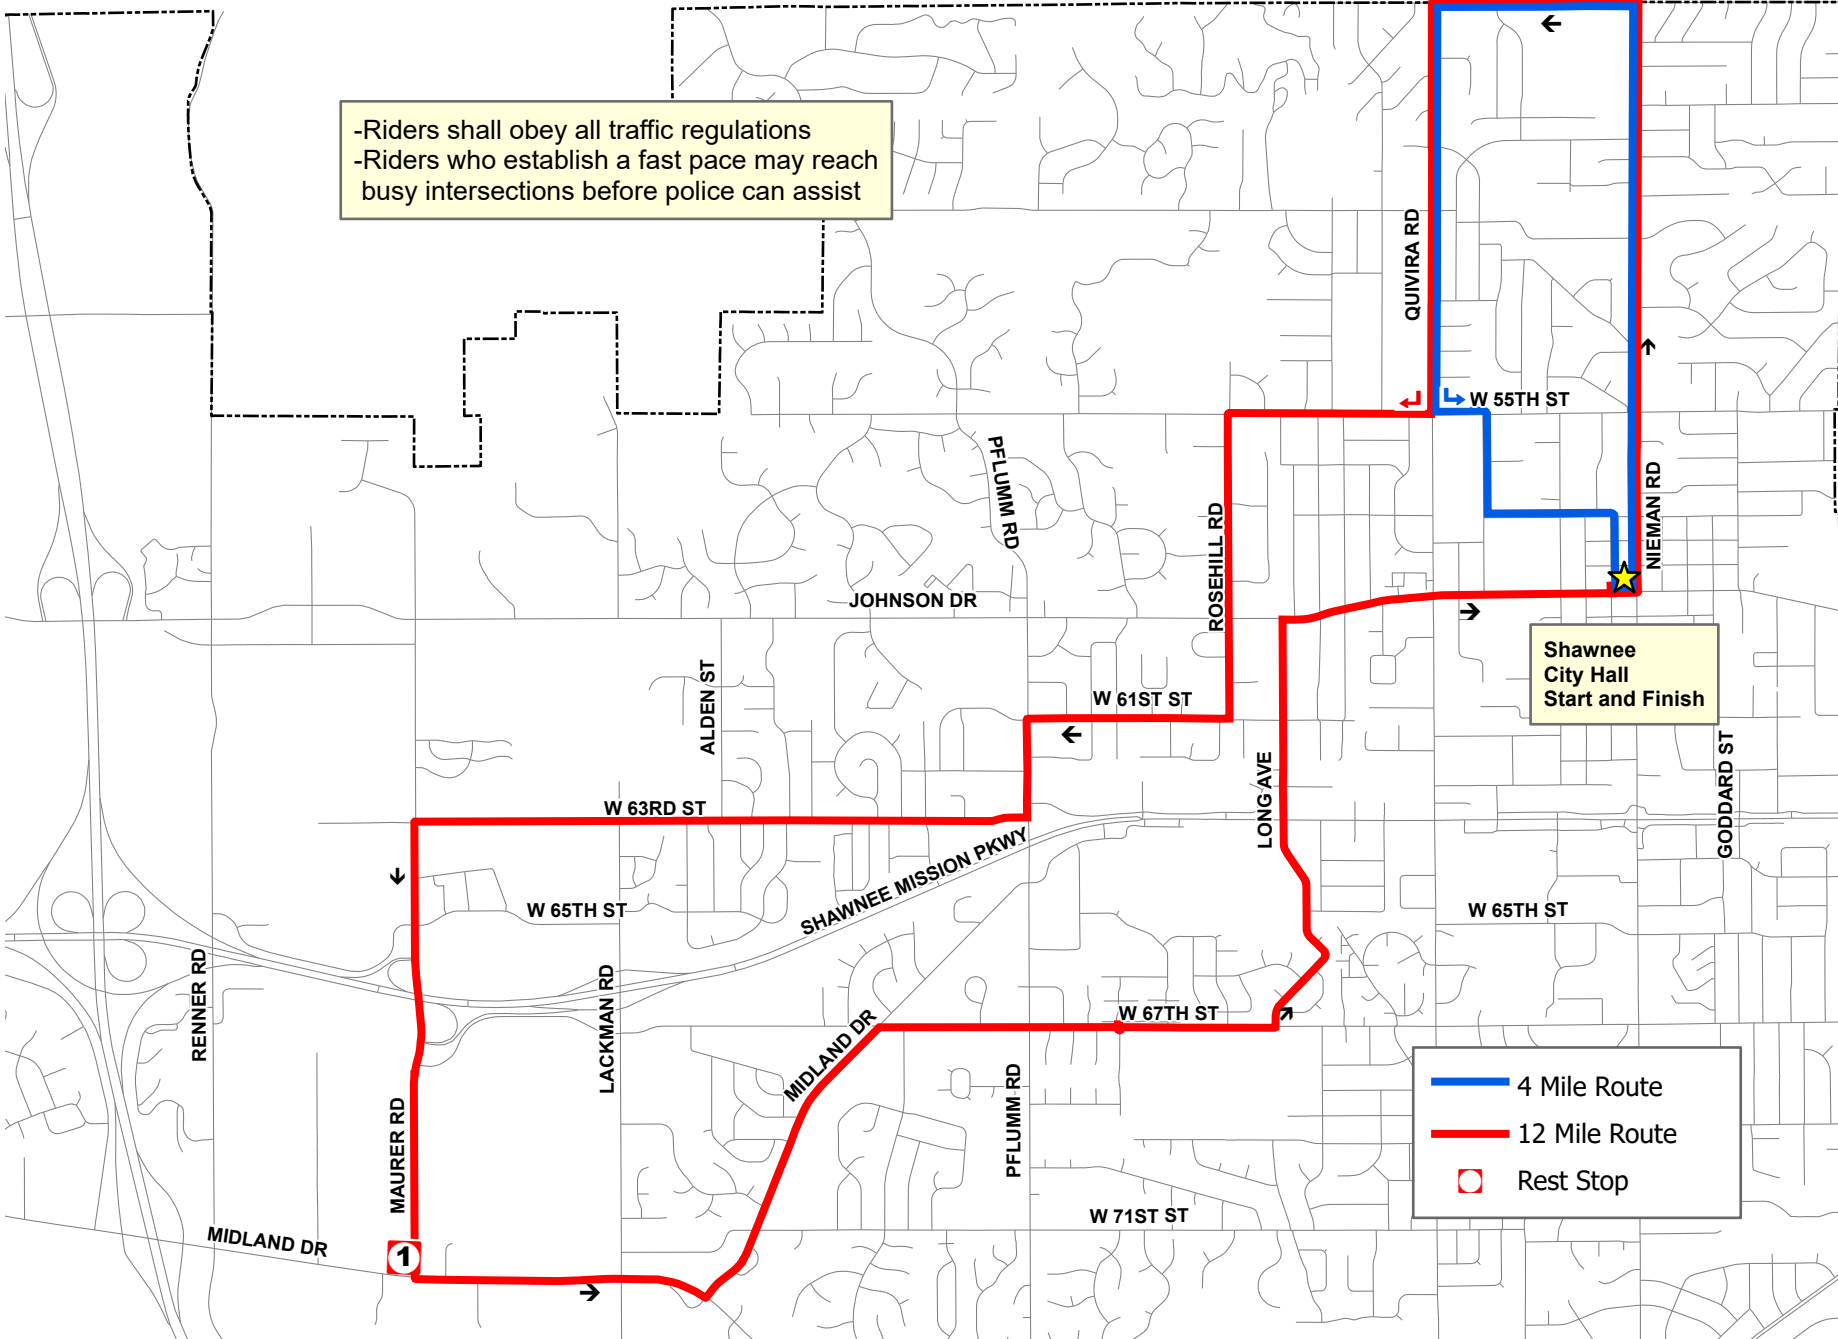

2024 Tour de Shawnee

4 & 12 Mile Routes

-Riders shall obey all traffic regulations
-Riders who establish a fast pace may reach busy intersections before police can assist

Shawnee City Hall Start and Finish

— 4 Mile Route
— 12 Mile Route
□ Rest Stop